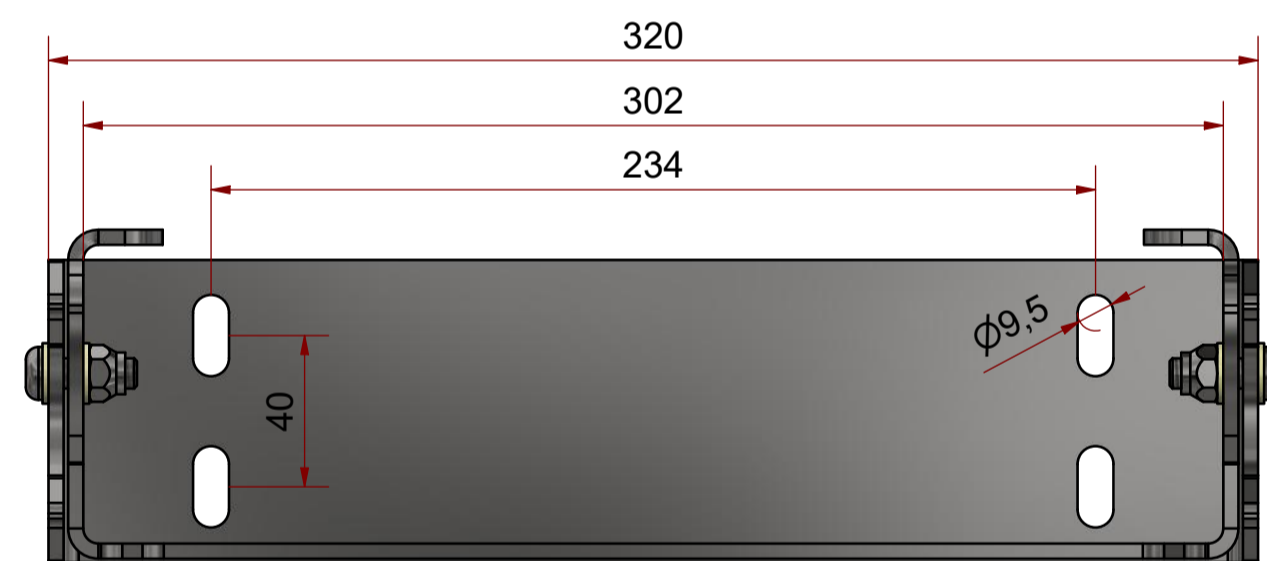

TK-320

Öll mál eru í mm.